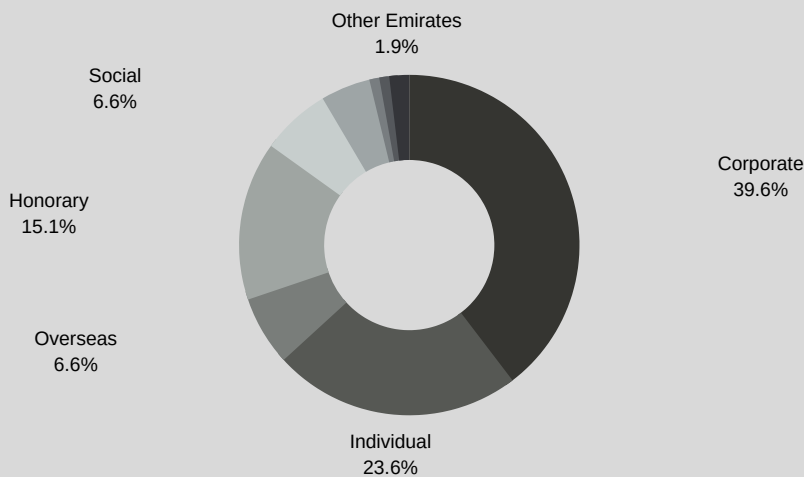

MEMBERSHIP DEMOGRAPHICS

SENIORITY

AVERAGE YEARS OF MEMBERSHIP PER MEMBER - 6

GENDER

AGE

MAIN INDUSTRIES

MEMBER NATIONALITY

MEMBER OFFICE AREA WITHIN DUBAI

MEMBER SEGMENT

WOMEN IN BUSINESS

MEMBERS BASED ON MEMBERSHIP CATEGORY

MEMBER CITY OF RESIDENCY