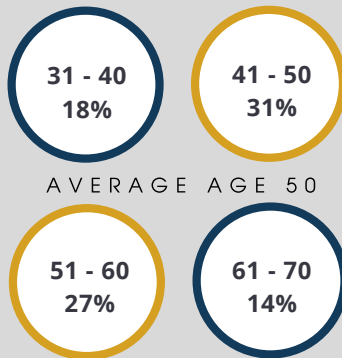

MEMBERSHIP DEMOGRAPHICS

SENIORITY

AVERAGE YEARS OF MEMBERSHIP PER MEMBER - 6

GENDER

AGE

MAIN INDUSTRIES

MEMBER NATIONALITY

MEMBER OFFICE AREA WITHIN DUBAI